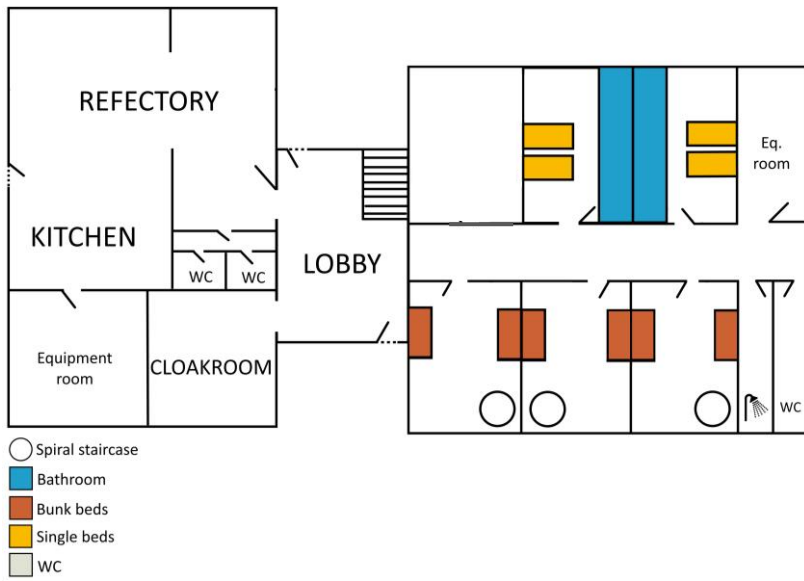

Description of the cottage

Common areas :

- A semiprofessional kitchen: a fridge, a freezer, an oven, a microwave oven, an electric hob, a coffeemaker and a semiprofessional dishwasher ;
- A refectory ;
- On a mezzanine, a small living room.

The Bedrooms :

- THE GROUND FLOOR:

	Pers.	Furniture	Bathroom facility	Remarks
Bovet 1	/	/	/	
Bovet 2	2	2 single beds	1 shower, 1 washbasin, 1 WC	
Bovet 3	2	2 single beds	1 shower, 1 washbasin, 1 WC	
Bovet 4	4	2 x 2 bunk beds	Upstairs	Connecting with Bovet 10 thanks to a spiral staircase
Bovet 5	4	2 x 2 bunk beds	Upstairs	Connecting with Bovet 11 thanks to a spiral staircase
Bovet 6	4	2 x 2 bunk beds	Upstairs	Connecting with Bovet 12 thanks to a spiral staircase

- THE FIRST FLOOR:

	Pers.	Furniture	Bathroom facility	Remarks
Bovet 7	6	2 x 2 bunk beds Mezzanine: 2 single beds	1 shower, 1 washbasin, 1 WC	
Bovet 8	7	2 x 2 bunk beds Mezzanine: 3 single beds	1 shower, 1 washbasin, 1 WC	
Bovet 9	7	2 x 2 bunk beds Mezzanine: 3 single beds	1 shower, 1 washbasin, 1 WC	
Bovet 10	4	2 x 2 bunk beds	1 shower, 1 washbasin, 1 WC	Connecting with Bovet 4 thanks to a spiral staircase
Bovet 11	4	2 x 2 bunk beds	1 shower, 1 washbasin, 1 WC	Connecting with Bovet 5 thanks to a spiral staircase
Bovet 12	4	2 x 2 bunk beds	1 shower, 1 washbasin, 1 WC	Connecting with Bovet 6 thanks to a spiral staircase

On the ground floor and the first floor, at the end of the doorway, there are an extra shower and an extra toilet.

BOVET - GROUND FLOOR

BOVET - FIRST FLOOR